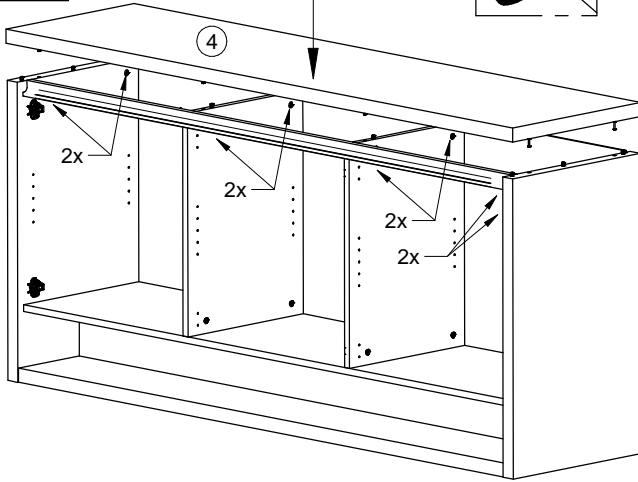

13b

OPTIE : NU MONTAGE LED VERLICHTING - KUBOS
OPTION: MAINTENANT MONTAGE ÉCLAIRAGE LED - KUBOS
OPTION: NOW INSTALLATION LED LIGHTING - KUBOS

14

15