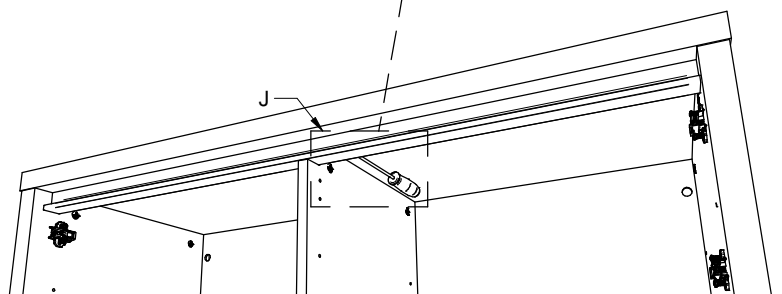

OF
 OU
 OR

13b

OPTIE : NU MONTAGE LED VERLICHTING - KUBOS
 OPTION: MAINTENANT MONTAGE ÉCLAIRAGE LED - KUBOS
 OPTION: NOW INSTALLATION LED LIGHTING - KUBOS

14

4

15

16 **K**
8x
BBSG303

17