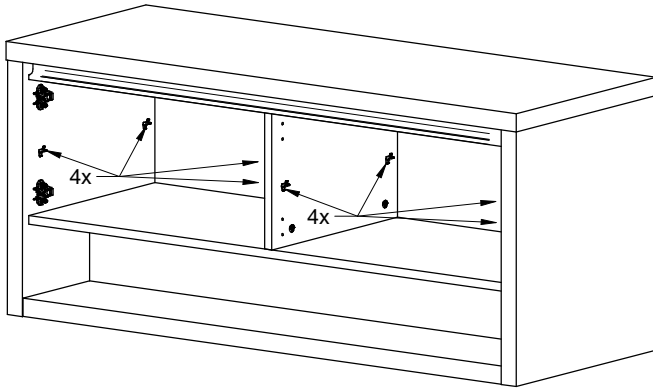

OF
 OU
 OR

13b

OPTIE : NU MONTAGE LED VERLICHTING - KUBOS
 OPTION: MAINTENANT MONTAGE ÉCLAIRAGE LED - KUBOS
 OPTION: NOW INSTALLATION LED LIGHTING - KUBOS

14

4

15

16 **K**
8x
BBSG303

17